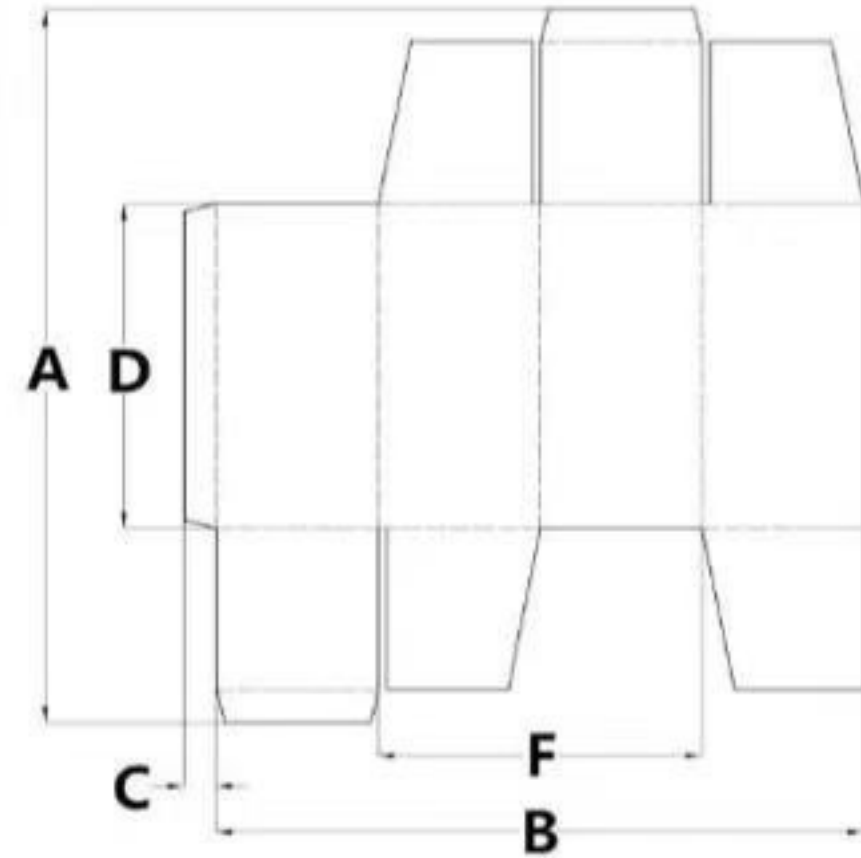

Lock bottom carton type and folded box size:				
Model	SHH-600AG (folding belt 2.4mm)		SHH-800AG (folding belt 3.5mm)	
Material	Cardboard	E/F Corrugated	Cardboard	E/F Corrugated
A	150-600mm	150-550mm	150-600mm	150-550mm
B	200-550mm	180-550mm	200-750mm	200-750mm
C	Min:30mm	Min:30mm	Min:30mm	Min:30mm
D	Min:70mm	Min:70mm	Min:70mm	Min:70mm
E	Min:30mm	Min:30mm	Min:30mm	Min:30mm
F	Min:80mm	Min:80mm	Min:80mm	Min:80mm

Common box type and size:				
Model	SHH-600AG (folding belt 2.4mm)		SHH-800AG (folding belt 3.5mm)	
Material	Cardboard	E/F Corrugated	Cardboard	E/F Corrugated
A	120-700mm	120-600mm	120-700mm	150-550mm
B	120-580mm	180-600mm	120-780mm	200-750mm
C	Min:10mm	Min:10mm	Min:10mm	Min:10mm
D	Min:50mm	Min:100mm	Min:50mm	Min:100mm
F	Min:50mm	Min:75mm	Min:50mm	Min:75mm

Two-side gluing box type and size:		
Model	SHH-600AG	SHH-800AG
A	100-350mm	100-450mm
B	100-500mm	100-700mm
C	70-400mm	70-600mm
D	10-100mm	10-200mm