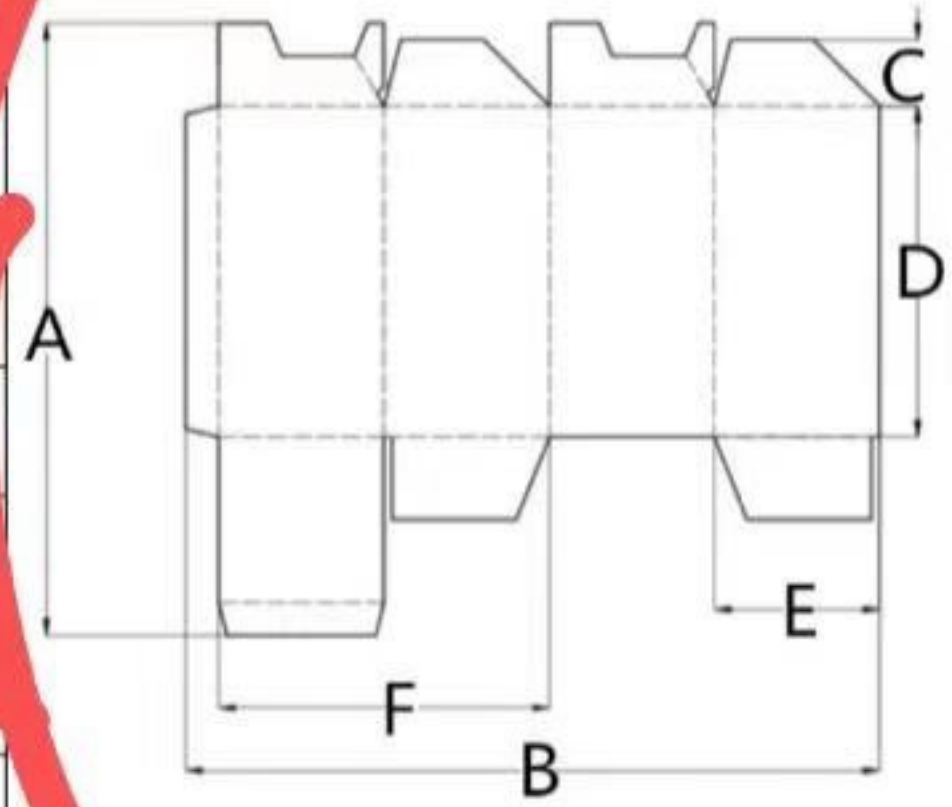

Lock bottom carton type and folded box size:				
Model	SHH-600AG (folding belt 2.4mm)		SHH-800AG (folding belt 3.5mm)	
Material	Cardboard	E/F Corrugated	Cardboard	E/F Corrugated
A	150-600mm	150-550mm	150-600mm	150-550mm
B	200-550mm	180-550mm	200-750mm	200-750mm
C	Min:30mm	Min:30mm	Min:30mm	Min:30mm
D	Min:70mm	Min:70mm	Min:70mm	Min:70mm
E	Min:30mm	Min:30mm	Min:30mm	Min:30mm
F	Min:80mm	Min:80mm	Min:80mm	Min:80mm

Common box type and size:				
Model	SHH-600AG (folding belt 2.4mm)		SHH-800AG (folding belt 3.5mm)	
Material	Cardboard	E/F Corrugated	Cardboard	E/F Corrugated
A	120-700mm	120-600mm	120-700mm	150-550mm
B	120-580mm	180-600mm	120-780mm	200-750mm
C	Min:10mm	Min:10mm	Min:10mm	Min:10mm
D	Min:50mm	Min:100mm	Min:50mm	Min:100mm
F	Min:50mm	Min:75mm	Min:50mm	Min:75mm

Two-side gluing box type and size:		
Model	SHH-600AG	SHH-800AG
A	100-350mm	100-450mm
B	100-500mm	100-700mm
C	70-400mm	70-600mm
D	10-100mm	10-200mm